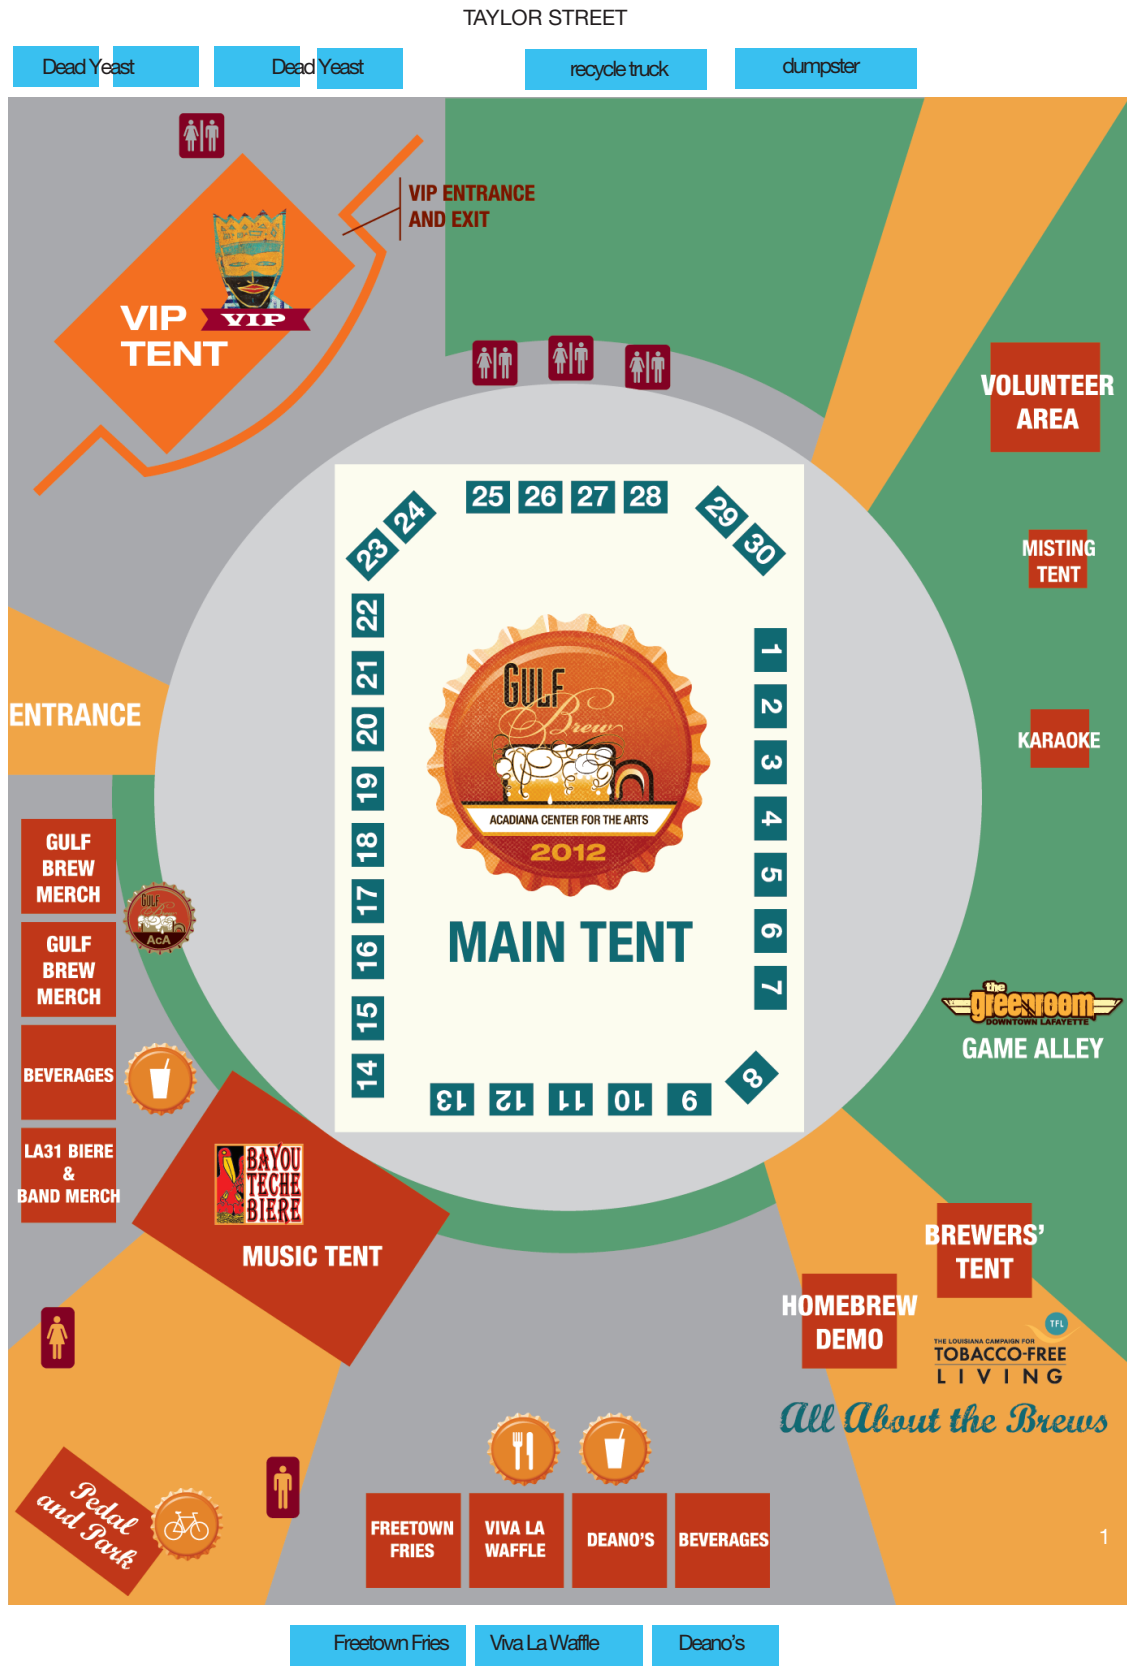

Security & street closure @ Lee/Garfield

Security & street closure @ Taylor/Congress

Crescent Crown  
Brasseurs trailer  
Acadiana Entertainment  
Acadiana Entertainment  
Schilling  
Guy's Towing

CHILDREN'S MUSEUM

Security & street closure @ Jefferson/Garfield

Security & street closure @ Polk/Congress

City Bar

TAYLOR STREET

GARFIELD STREET

POLK STREET

JEFFERSON STREET