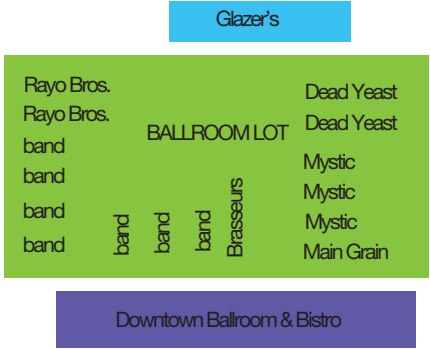

Security & street closure @ Lee/Garfield

Security & street closure @ Taylor/Congress

Crescent Crown  
Brasseurs trailer  
Acadiana Entertainment  
Acadiana Entertainment  
Schilling  
Guy's Towing

CHILDREN'S MUSEUM

Security & street closure @ Jefferson/Garfield

Security & street closure @ Polk/Congress

City Bar

TAYLOR STREET

GARFIELD STREET

POLK STREET

JEFFERSON STREET